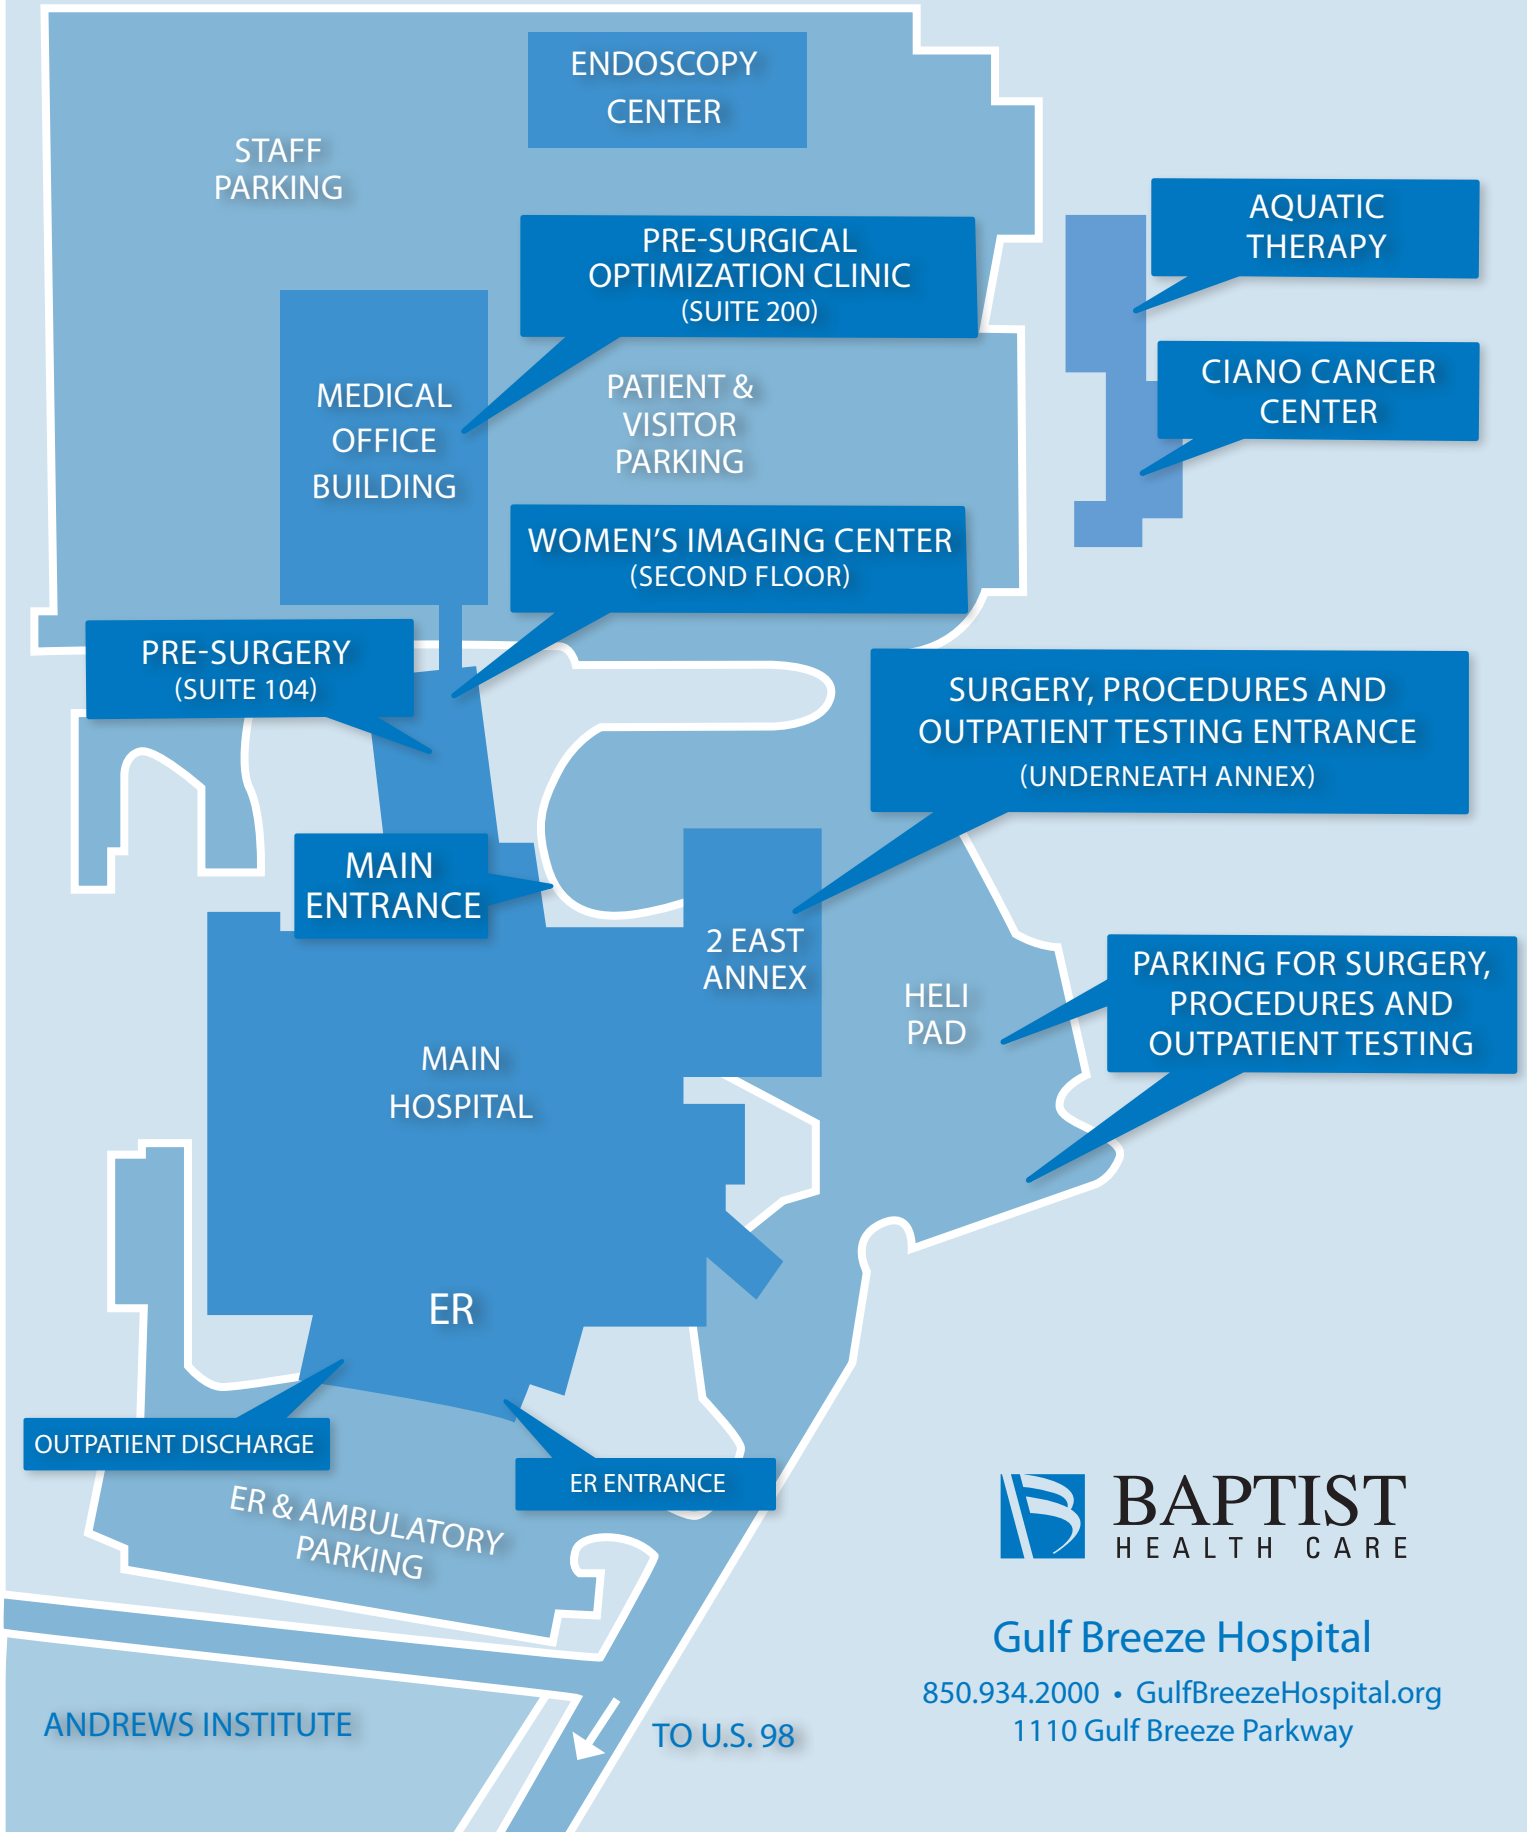

GULF BREEZE HOSPITAL CAMPUS

Gulf Breeze Hospital

850.934.2000 • GulfBreezeHospital.org
1110 Gulf Breeze Parkway